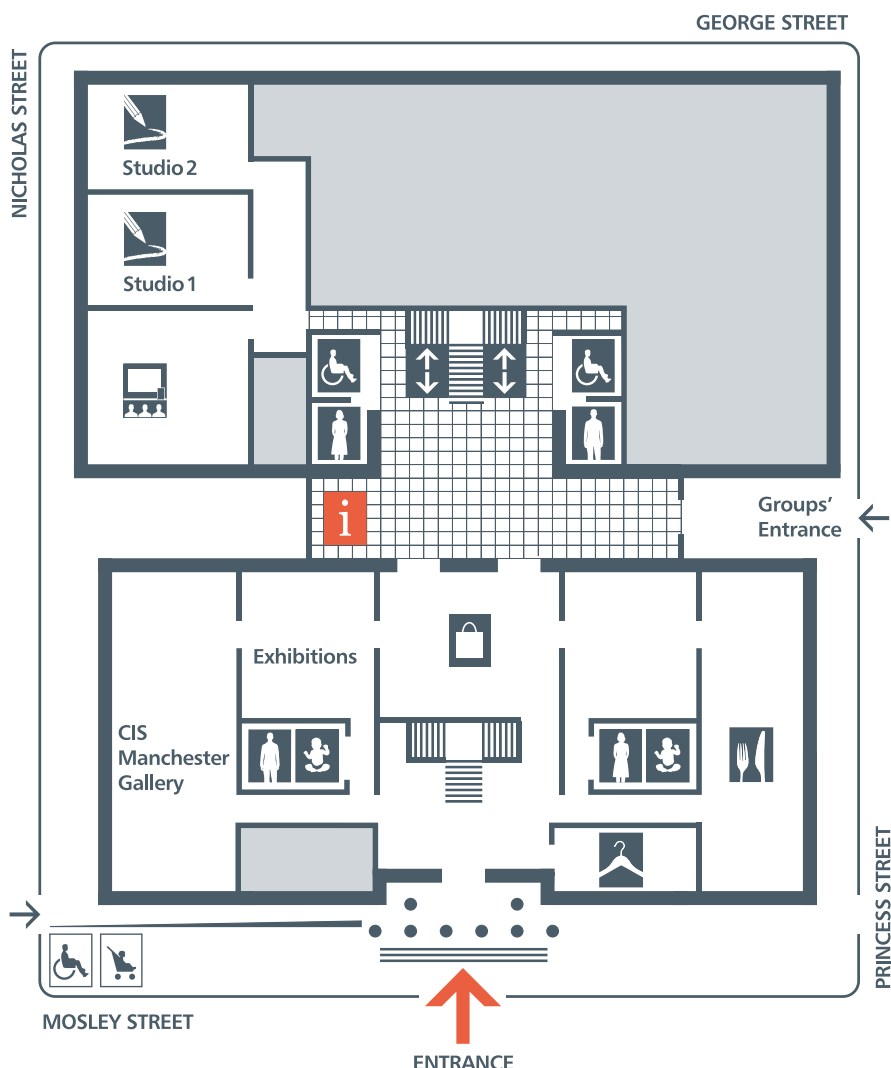

Galleries

CIS Manchester Gallery

Exhibitions

- The Beautiful Game Highlights from the PFA's Art Collection
  Until 9 November 2008
- Press the * then say Hello
  15 November 2008 – 22 February 2009
- Held
  28 February – 19 April 2009

- Cafe
- Cloakroom
- Education Studios
- Information
- Lecture Room
- Lift
- Shop
- Toilets
- Baby Change